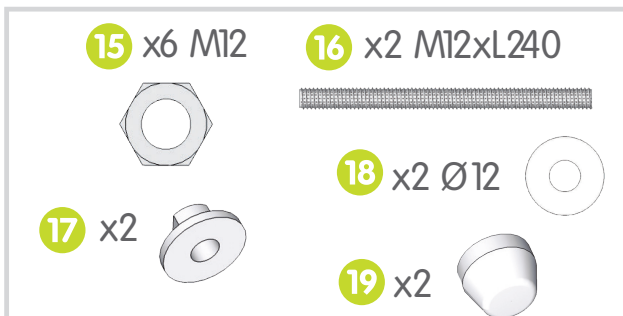

wirquin

Lineo sunrise

The illustrations and photos are not contractual - 290557_B - 12/2017

www.wirquin.com

01

02

09  x2

10  x2

03

11 x2

14 x2

13 x2

12 x6

09 x2

10 x2

04

25

26

06

16

x2

15

x4

07

04

05

03

15 x2 M12

17 x2

18 x2 Ø12

19 x2